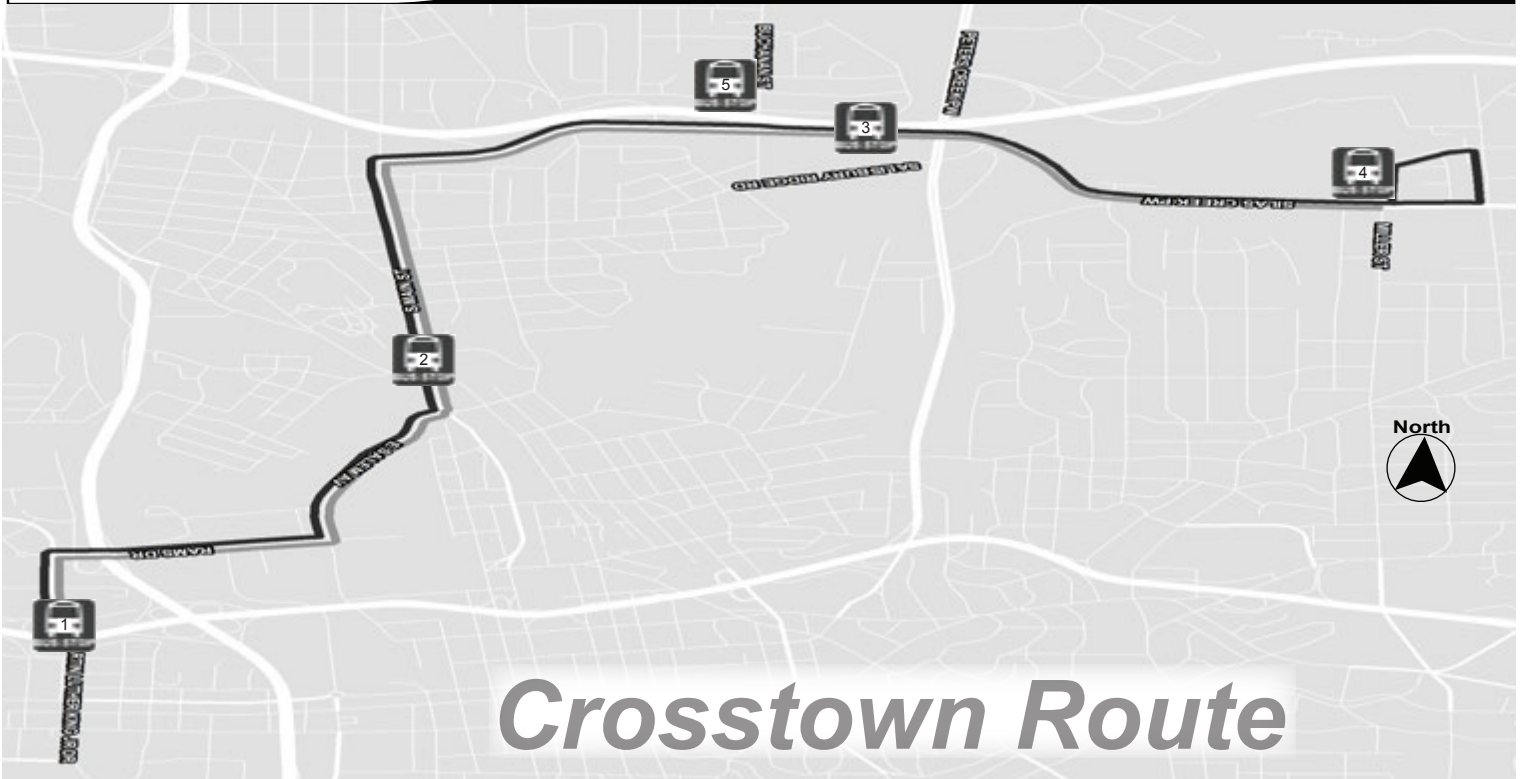

Route 100

Crosstown Route

Union Station - WSSU
Gateway YWCA - UNCSCA
Driver's License Office/FTCC

Crosstown Route

Monday - Friday

Outbound to Forsyth Tech/Crosstown Route				Inbound to Union Station/Crosstown Route					
Union Station 1	Main Street & Waughtown 2	Silas Creek Parkway 3	Miller St @ Forsyth Tech 4	Miller St @ Forsyth Tech 4	Silas Creek & Buchanan 5	Main Street & Waughtown 2	Union Station 1		
A.M.	6:30	6:38	6:47	7:00	7:00	7:05	7:11	7:30	A.M.
	7:30	7:38	7:47	8:00	8:00	8:05	8:11	8:30	
	8:30	8:38	8:47	9:00	9:00	9:05	9:11	9:30	
	9:30	9:38	9:47	10:00	10:00	10:05	10:11	10:30	
	10:30	10:38	10:47	11:00	11:00	11:05	11:11	11:30	
	11:30	11:38	11:47	12:00	12:00	12:05	12:11	12:30	
P.M.	12:30	12:38	12:47	1:00	1:00	1:05	1:11	1:30	P.M.
	1:30	1:38	1:47	2:00	2:00	2:05	2:11	2:30	
	2:30	2:38	2:47	3:00	3:00	3:05	3:11	3:30	
	3:30	3:38	3:47	4:00	4:00	4:05	4:11	4:30	
	4:30	4:38	4:47	5:00	5:00	5:05	5:11	5:30	
	5:30	5:38	5:47	6:00	6:00	6:05	6:11	6:30	
Night Service	6:30	6:38	6:47	7:00	7:00	7:05	7:11	7:30	Night Service
	7:30	7:38	7:47	8:00	8:00	8:05	8:11	8:30	
	8:30	8:38	8:47	9:00	9:00	9:05	9:11	9:30	
	9:30	9:38	9:47	10:00	10:00	10:05	10:11	10:30	
	10:30	10:38	10:47	11:00	11:00	11:05	11:11	11:30	
	11:30	11:38	11:47	12:00	This route travels to the TC this trip only				