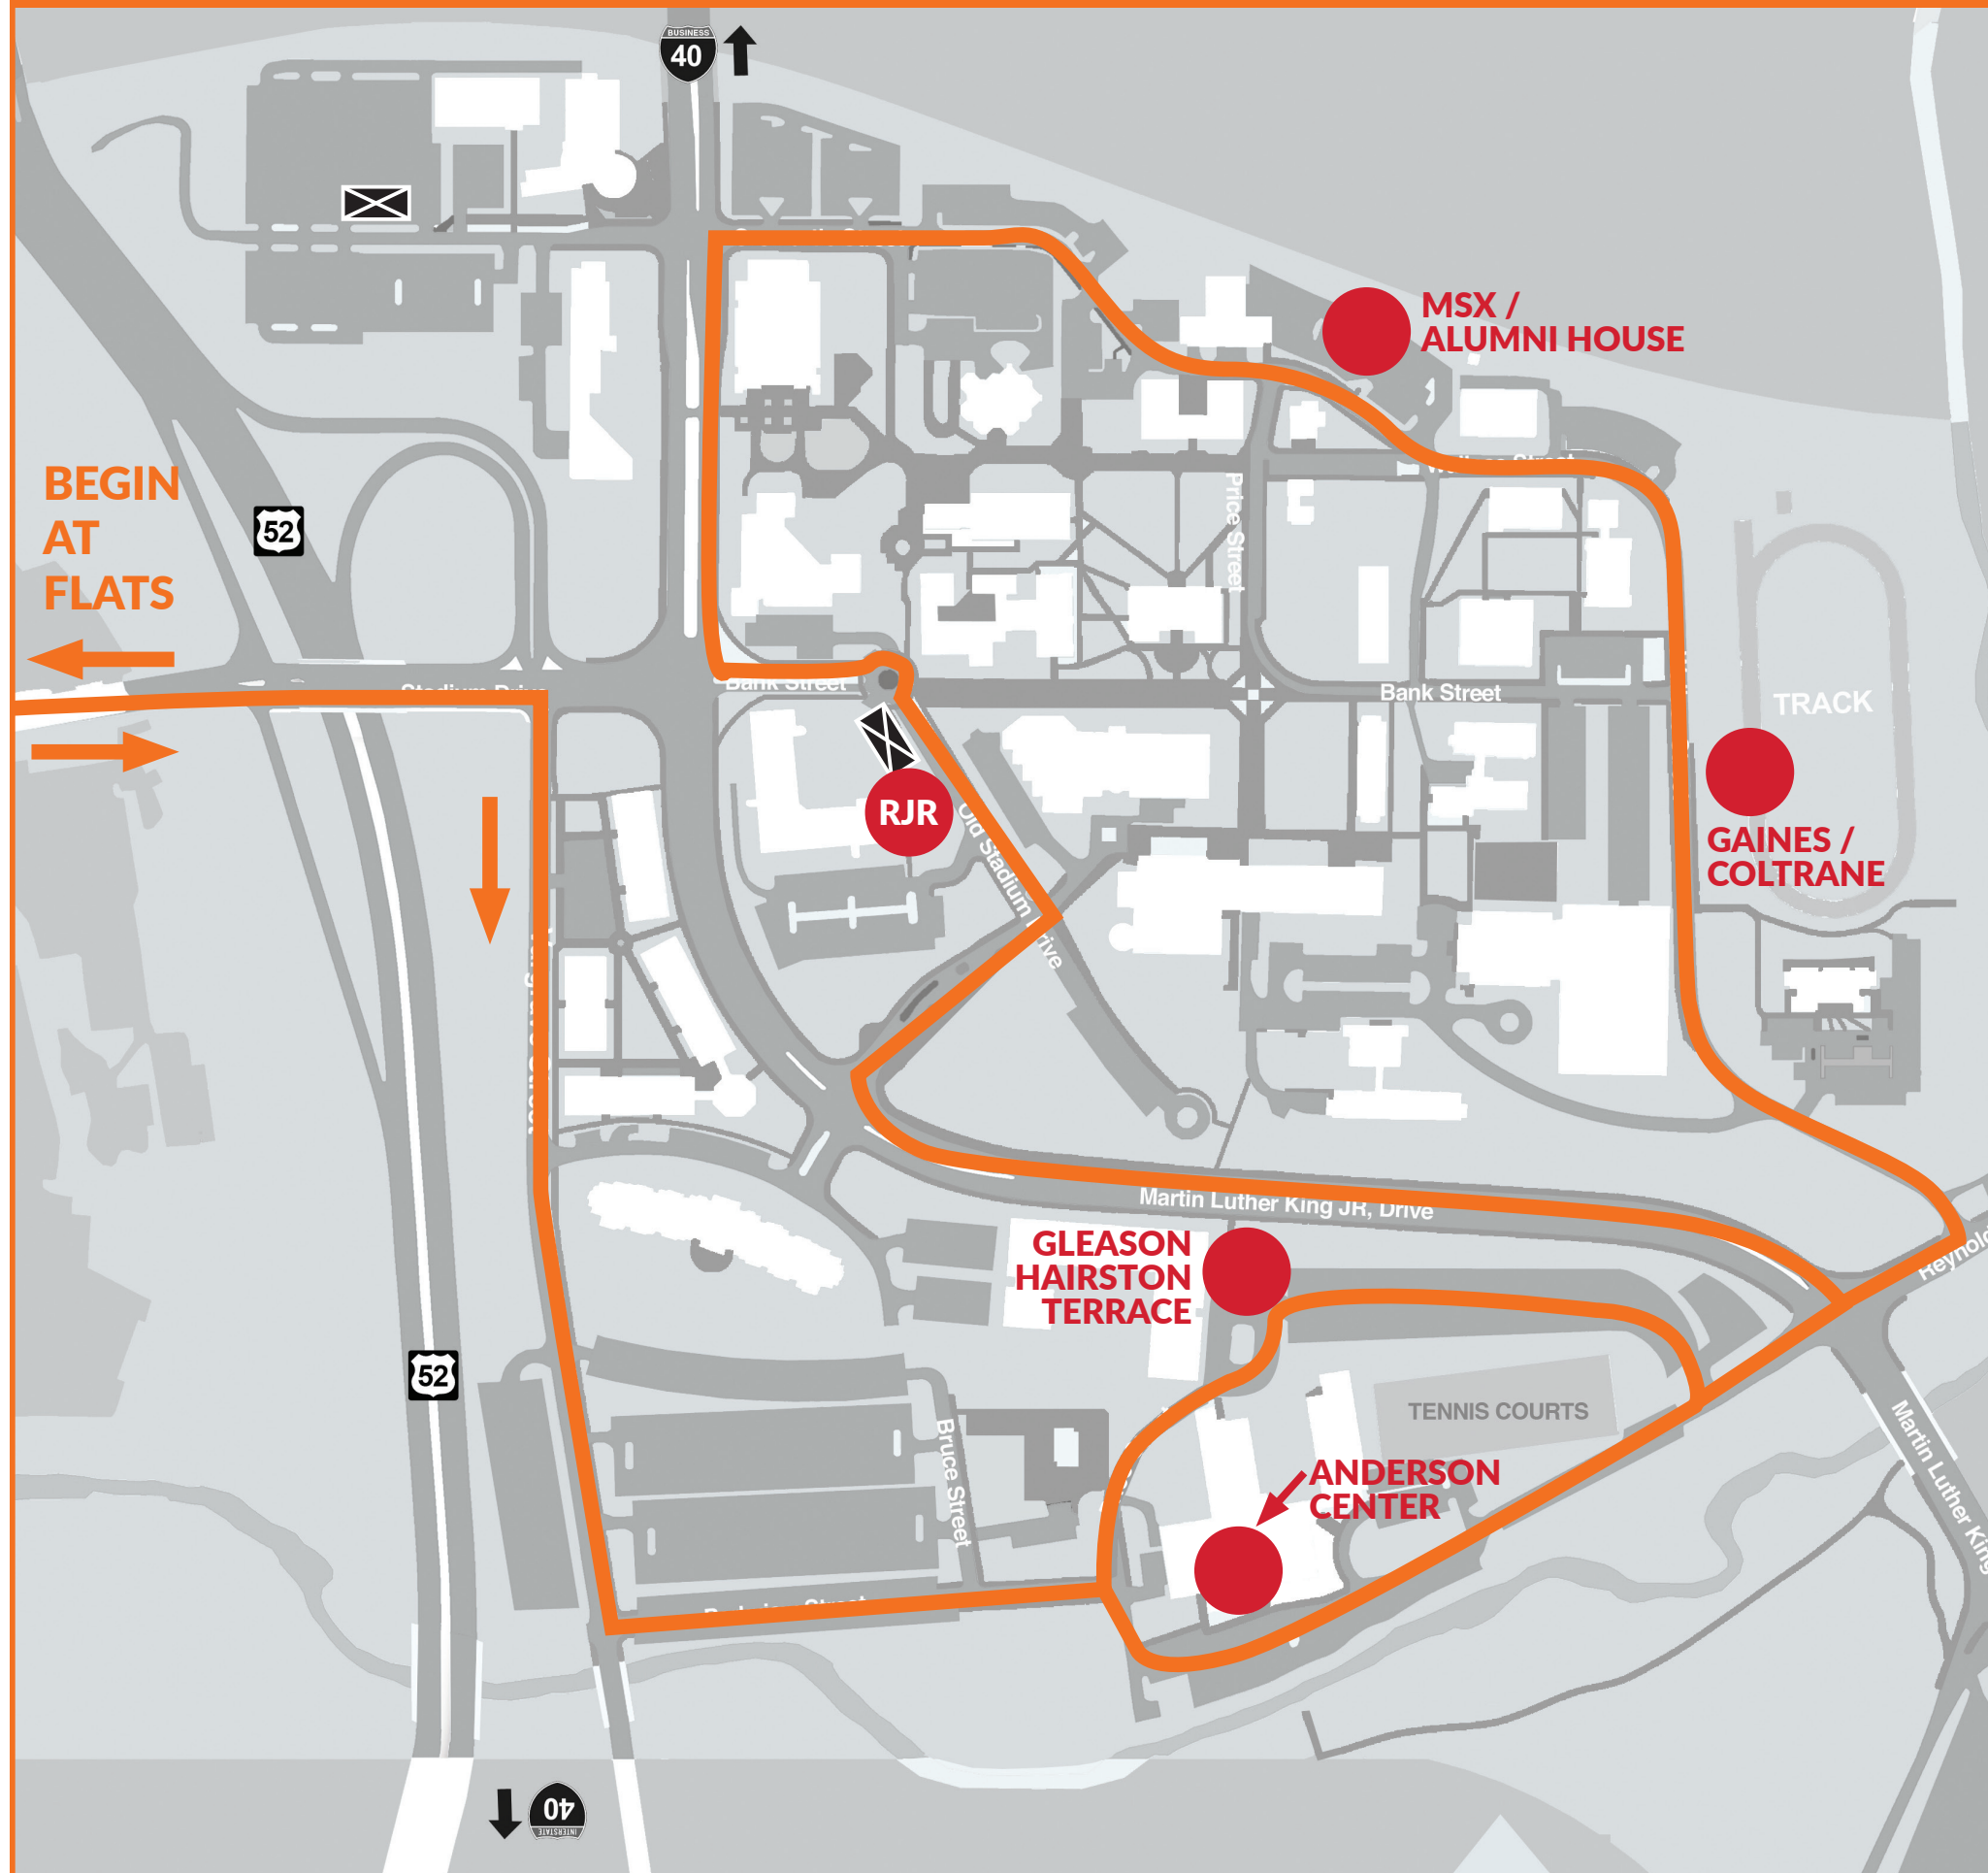

FLATS / SUMMER ROUTE

BLACK LINE / SUMMER ROUTE

For more information
call WSSU
Campus
Parking

(336) 750-2905

Email:
shuttle@wssu.edu

-  Shuttle Stop
-  Shuttle Shelter

**SUMMER SHUTTLES RUN ON
A CONTINUOUS LOOP**

**WINSTON-SALEM
STATE UNIVERSITY**