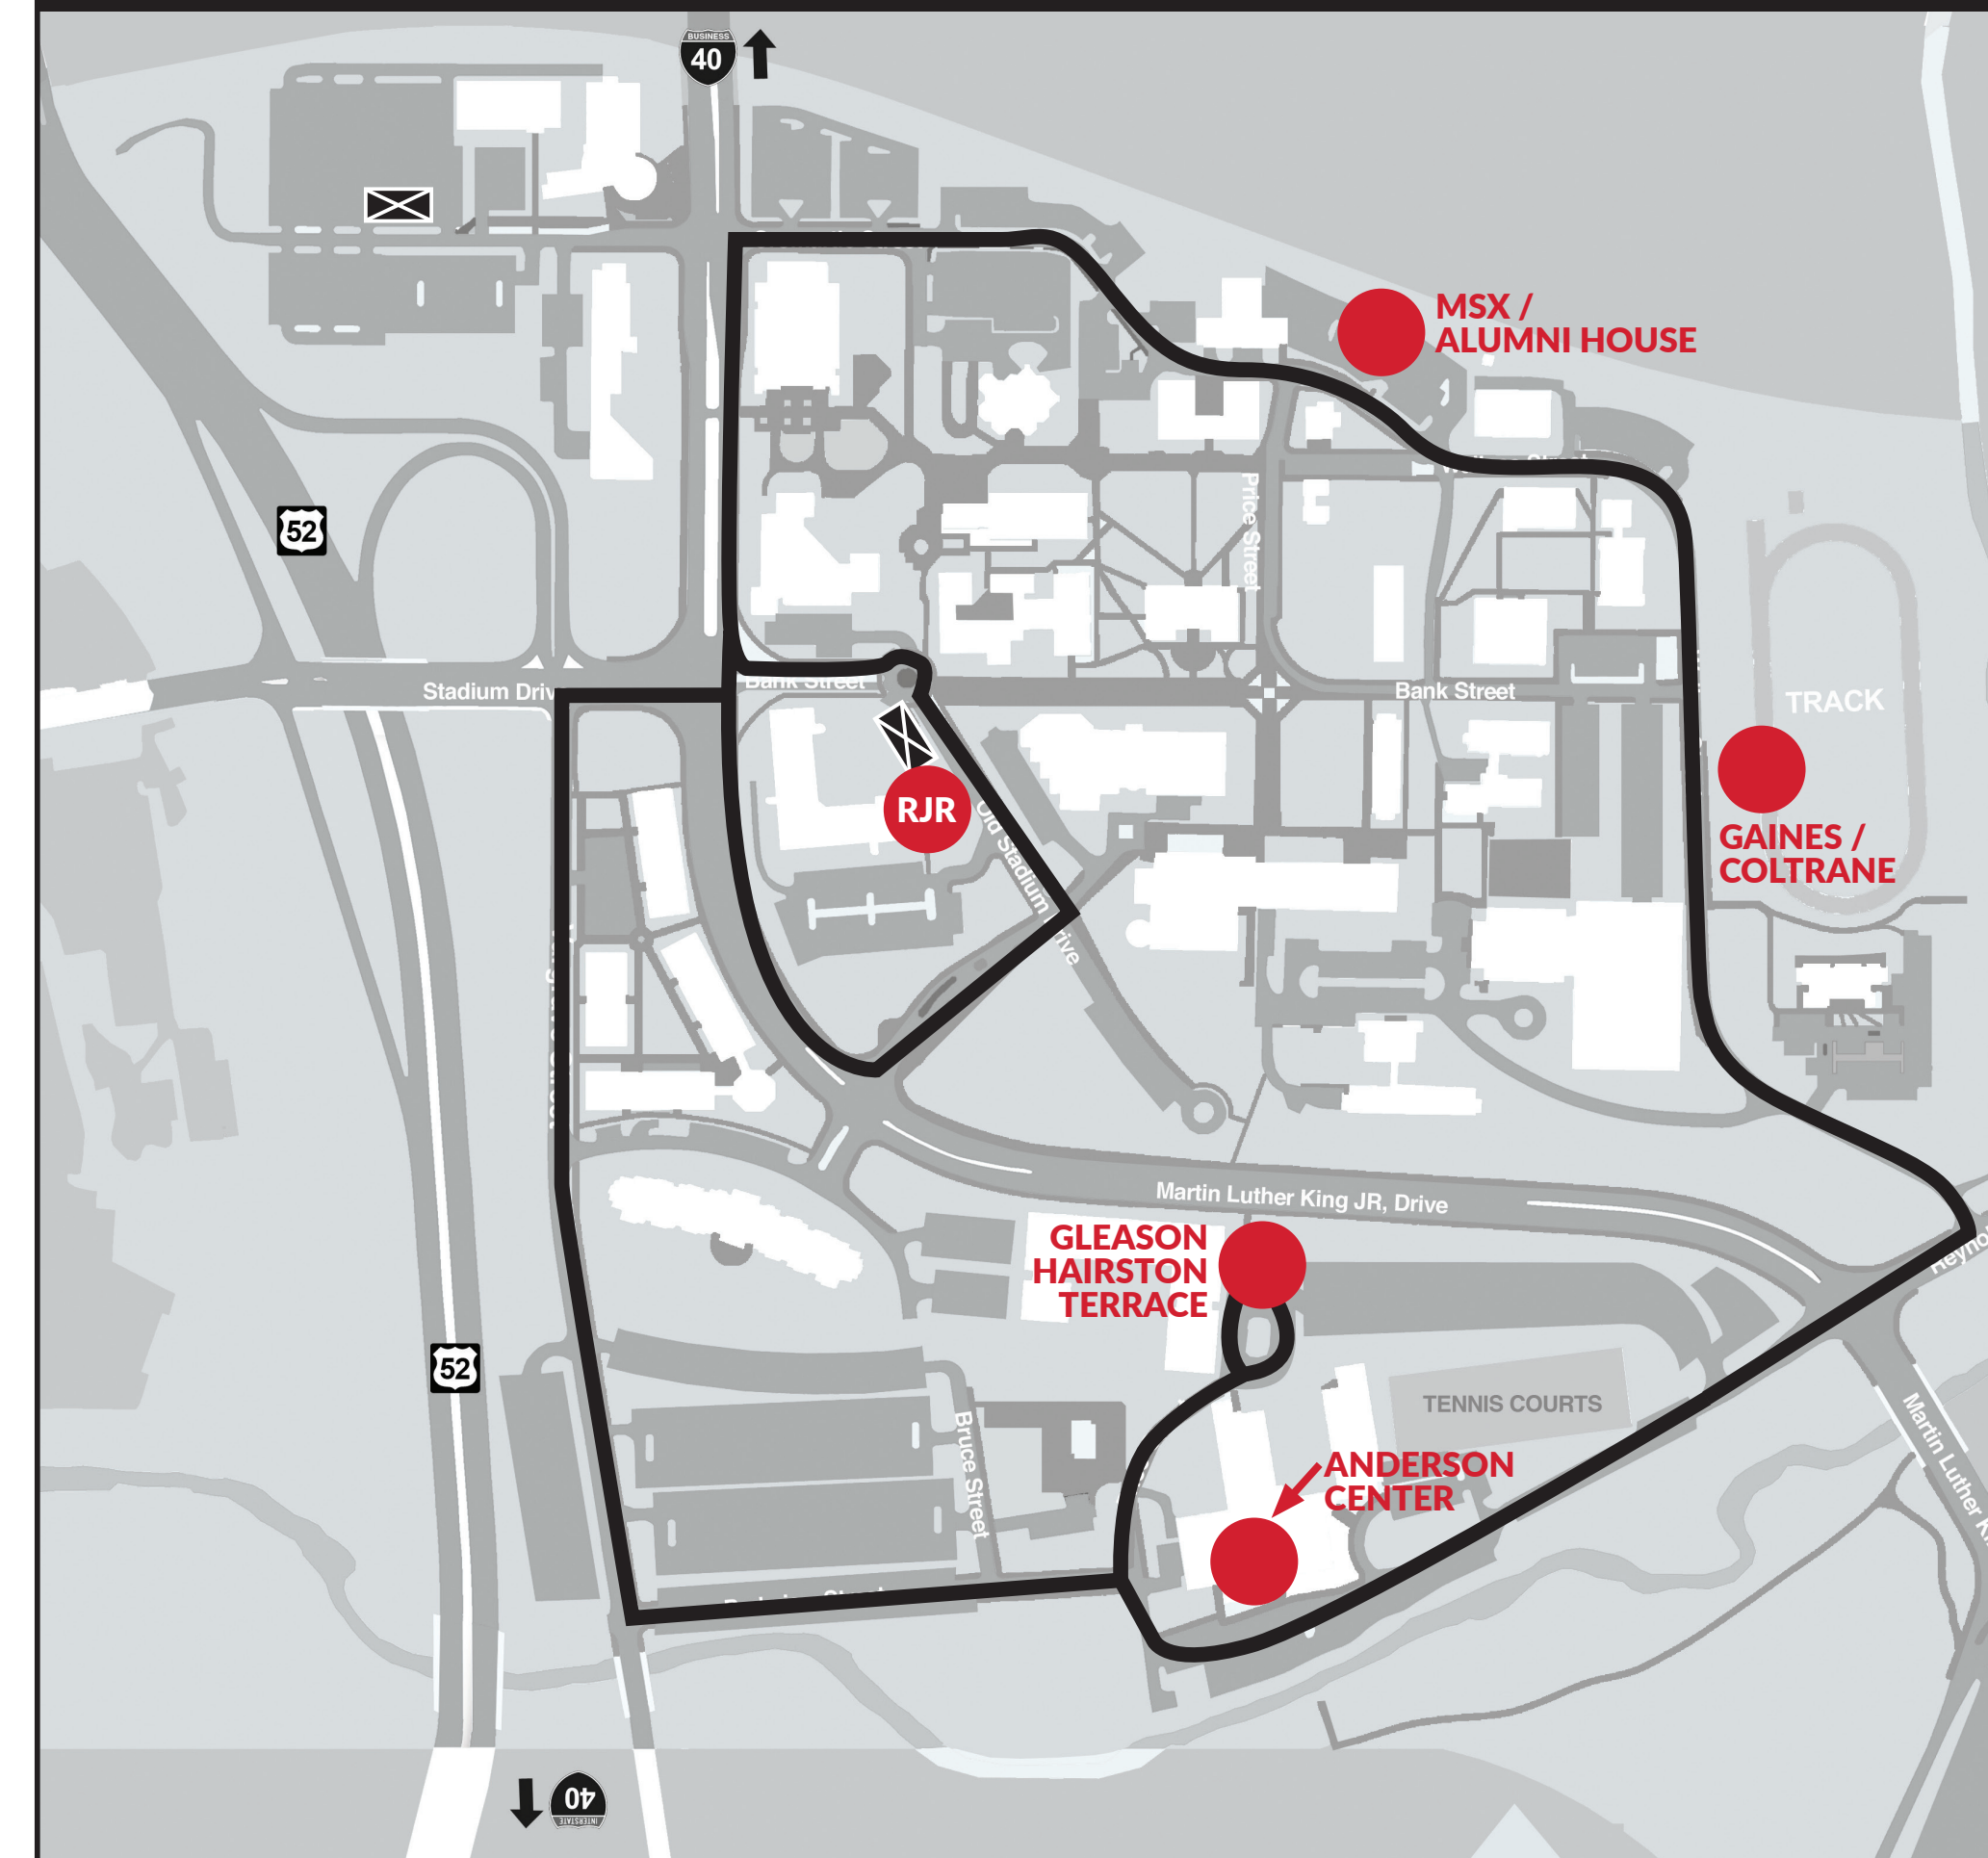

FLATS / SUMMER ROUTE

BLACK LINE / SUMMER ROUTE

For more information
call WSSU
Campus
Parking

(336) 750-2905

Email:
shuttle@wssu.edu

-  Shuttle Stop
-  Shuttle Shelter

**SUMMER SHUTTLES RUN ON
A CONTINUOUS LOOP**

**WINSTON-SALEM
STATE UNIVERSITY**